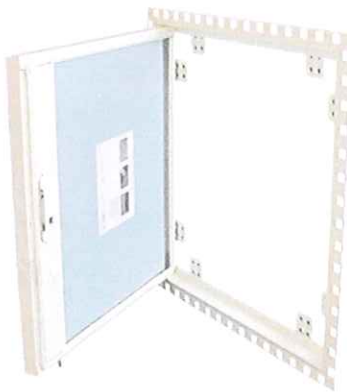

0800
014 7755

Gas Panel

A range of Gas Panels
to suit all your Part J requirements.

Lock Types

Budget

Suited

Tamper

5mm Bit

Rated

Fire Rating

Rated

Airtight

Rated

Acoustic

Standard Panel

Non Fire Rated shallow
fit Picture or Beaded frame

Fire Rated

Up to 2 hr Fire Rated shallow
fit, Picture or Beaded frame

Acoustic

Non Fire Rated shallow fit, 30db
Acoustic Picture or Beaded frame

Airtight

Non Fire Rated shallow fit Airtight
Picture or Beaded frame